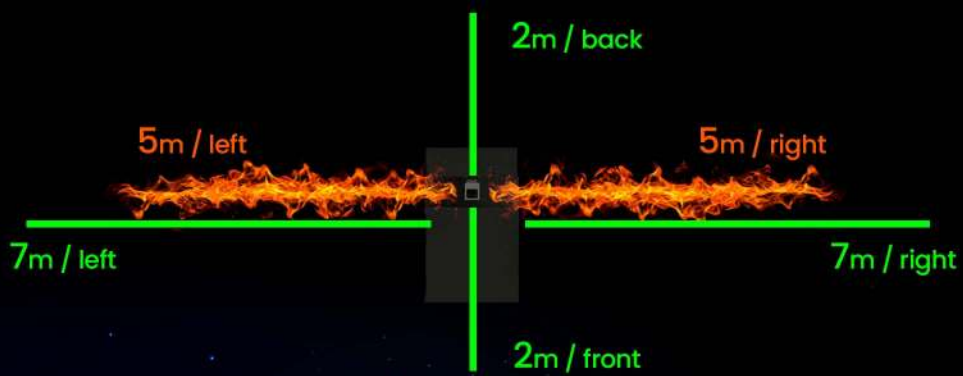

X2 Wave Flame

Safety distances according to nozzle.

»» Nozzles

Indoor

Outdoor

» Indoor

» front view

» top view

» Indoor

Safety distance

» front view

» top view

» Indoor

» front view

» top view

» Outdoor

» front view

» top view

» Outdoor

Safety distance

» front view

» top view

» Outdoor

» front view

» top view