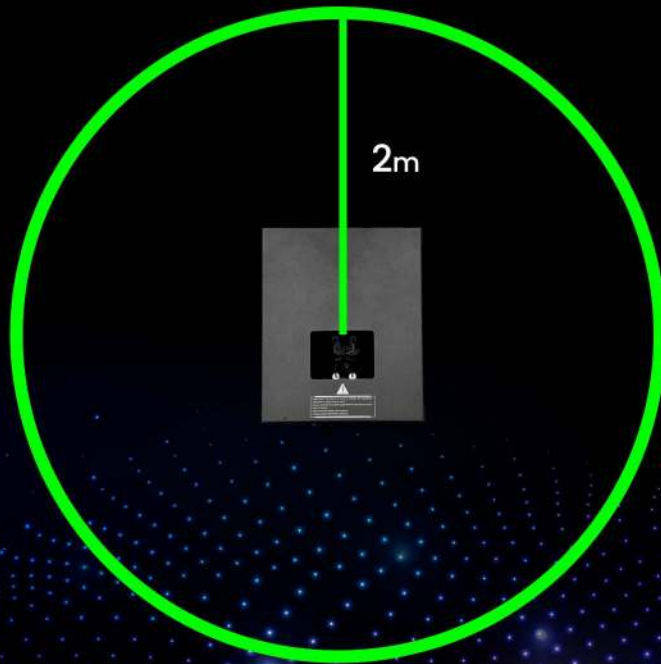

SHOWVEN®

uFlamer

Safety distances according to nozzle.

» Nozzles

EL

L

M

» EL

> front view

6m / high

» EL

Safety distance

» front view

» top view

> front view

8m / high

Safety distance

➤ front view

12m / high

➤ top view

2,5m

» M

» front view

10m / high

» M

» front view

15m / high

» top view

3m

» EL

Safety distance

» L